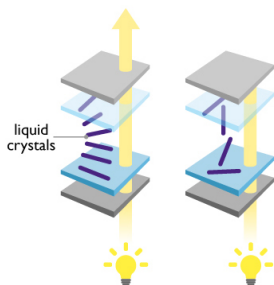

Advanced DLP Technology Reacts Faster

W1210ST's advanced DLP technology and embedded Digital Micromirror Device (DMD) takes only microseconds to swiftly change the angles of the mirrors on the chip. The image reflection time is 1000 times faster than 3LCD projectors which require liquid crystals to allow light to pass through. With W1210ST's state-of-the-art display technology, gamers can enjoy ultra-smooth gaming on an enormous screen with unprecedented precision.

DLP technology

The DLP chipset comprises an array of highly reflective aluminum micromirrors swiftly tilting back and forth to change the angles of light reflection to produce images 1000 times faster than 3LCD technology.