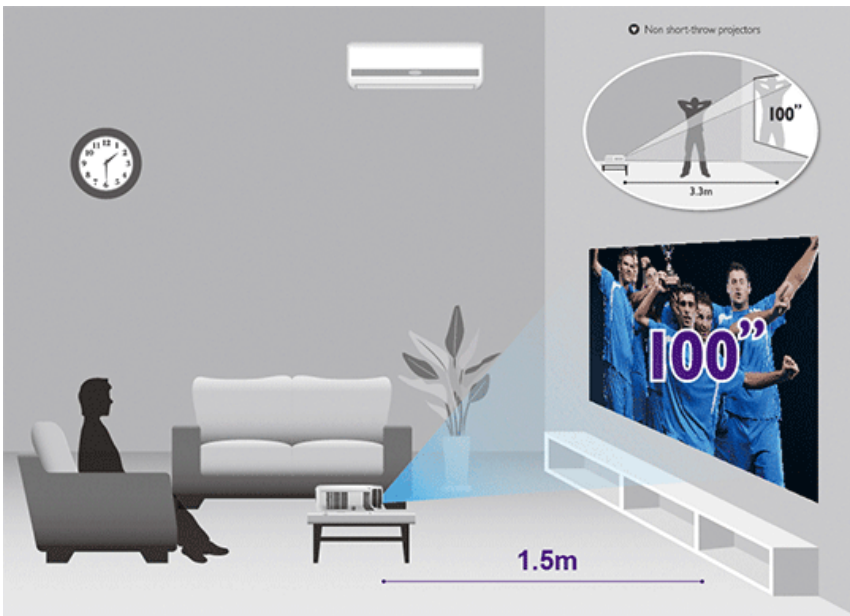

4. Big-Screen Enjoyment at Just 1.5 Meters with Short Throw

Maximize thrills in minimal space with BenQ home projectors that require as little as 1.5m to project stunning 100" pictures. The shortened space enables carefree enjoyment for gamers without space constraints or setup hassles.

5. Immerse Yourself in 100" Big Screen Gaming

Size does matter! Bring larger-than-life 100" big-screen theater entertainment into any room and enjoy immersive gaming like never before. Feel the awe and excitement of seeing your favorite games on an enormous scale. Gaming on reflected images from a projector causes less eye strain than a TV so you can comfortably play for hours on end.