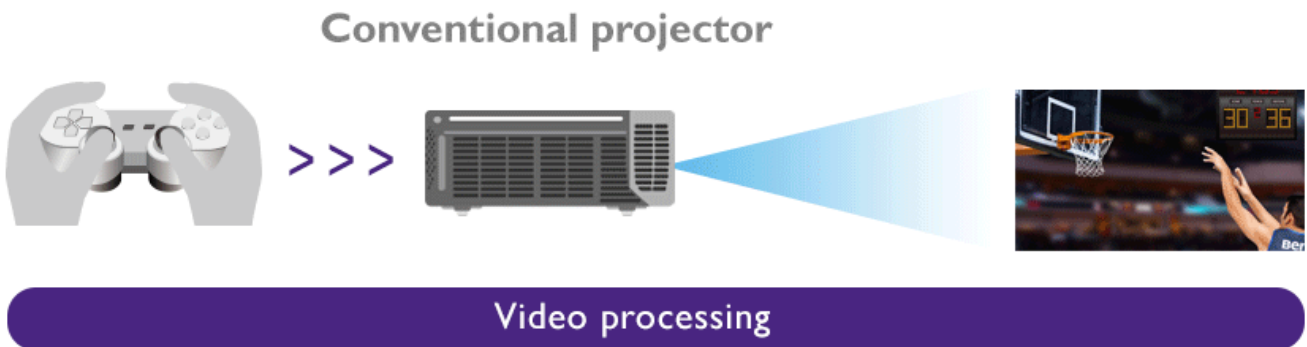

Advanced DLP Technology Reacts Faster