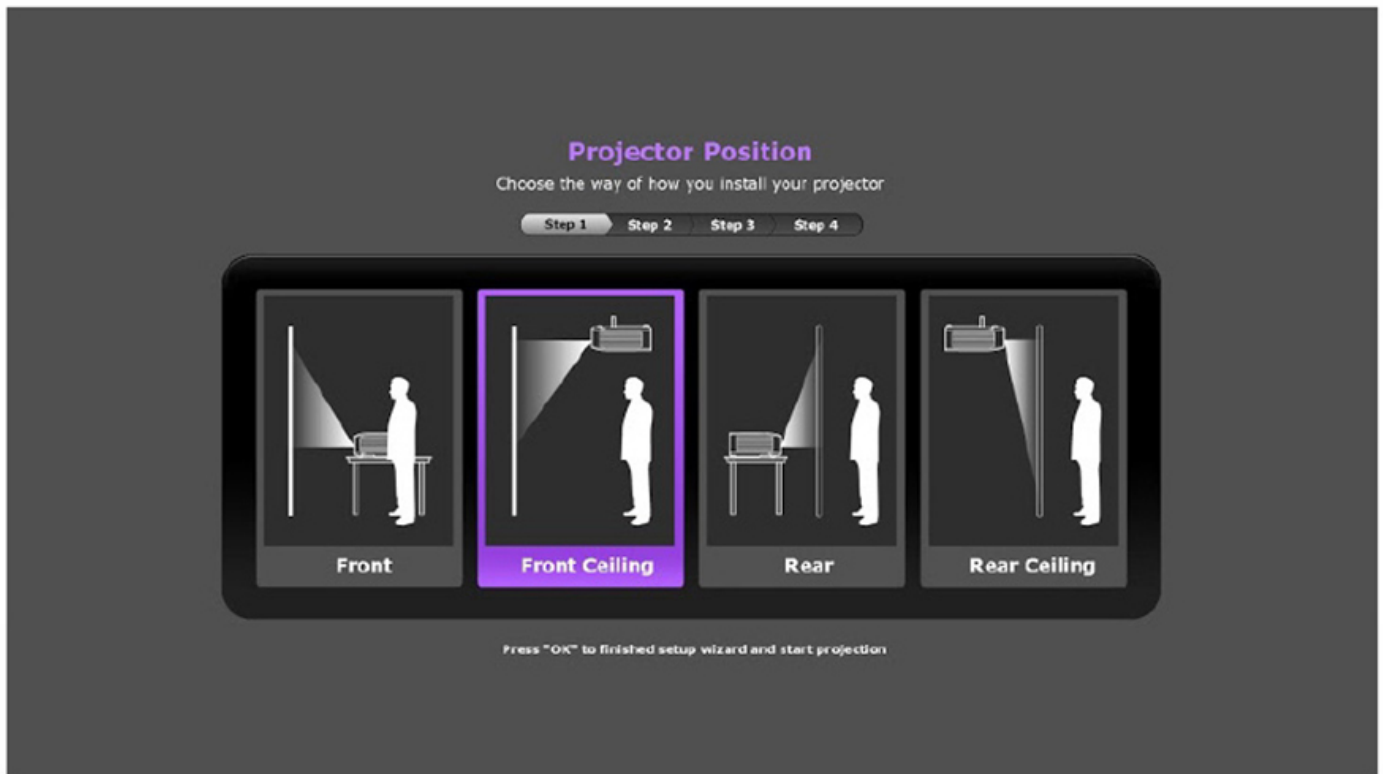

Setup in Minutes with Hassle-Free Installation

Big Zoom for Big Pictures in Any Space

A staggering big zoom function maximizes available space for a range of throw distances and big-screen entertainment without the hassle of complicated installation.

Easy & Friendly Operation

Intuitive User Interface Design

The beautifully sculpted the W1210ST living room projector features an all-new intuitive user interface with inputs that react faster than ever.

Novice-Friendly Setup Wizard

First-time setup with this home projector is such a breeze, you'll be done before you know it. Simply follow the step-by-step pictures provided by the setup wizard, and the W1210ST will be perfectly customized.

Easy Projection onto Any Color Surface

Wall Color Correction adjusts colors to keep the viewing experience true to the original recording on any color surface.

One-Stop Home Entertainment Without Wires

BenQ Wireless Full HD Kits are perfect add-ons to W1210ST installations to stream uncompressed 1080p content, including 3D. One-Time Setup pairs with the projector automatically and stays that way, while Zero Latency performance gives you smooth video and gaming with virtually no lag. Four powerful antennas provide up to 100 feet of wireless coverage and Dynamic Frequency Selection switches channels for smooth, sharp streaming, even through walls.