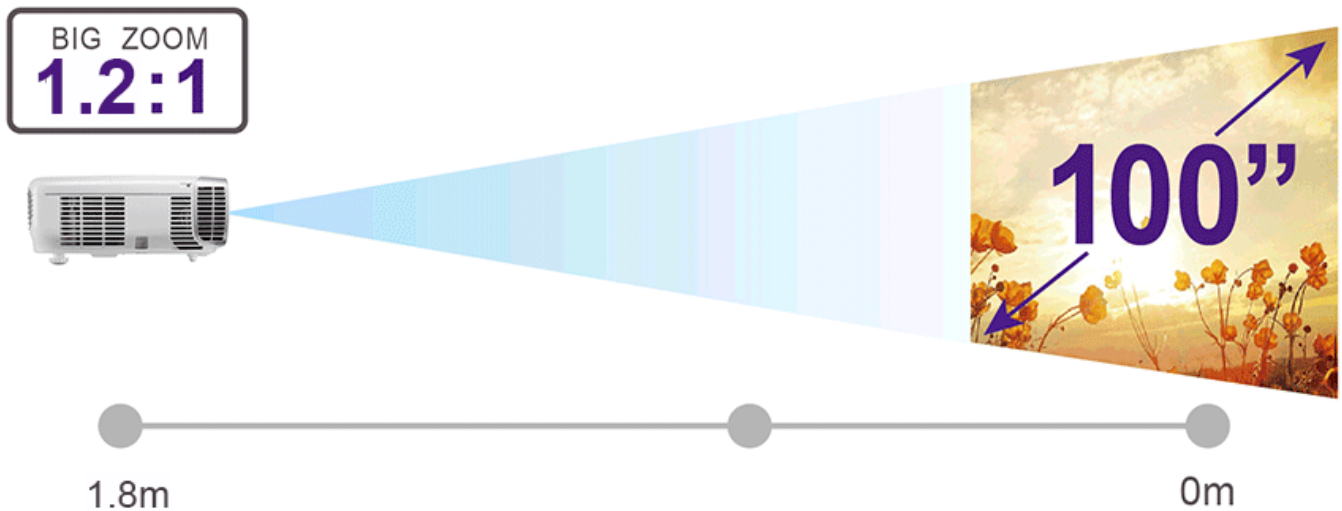

Easy & Friendly Operation

Intuitive User Interface Design

The beautifully sculpted the W1210ST living room projector features an all-new intuitive user interface with inputs that react faster than ever.