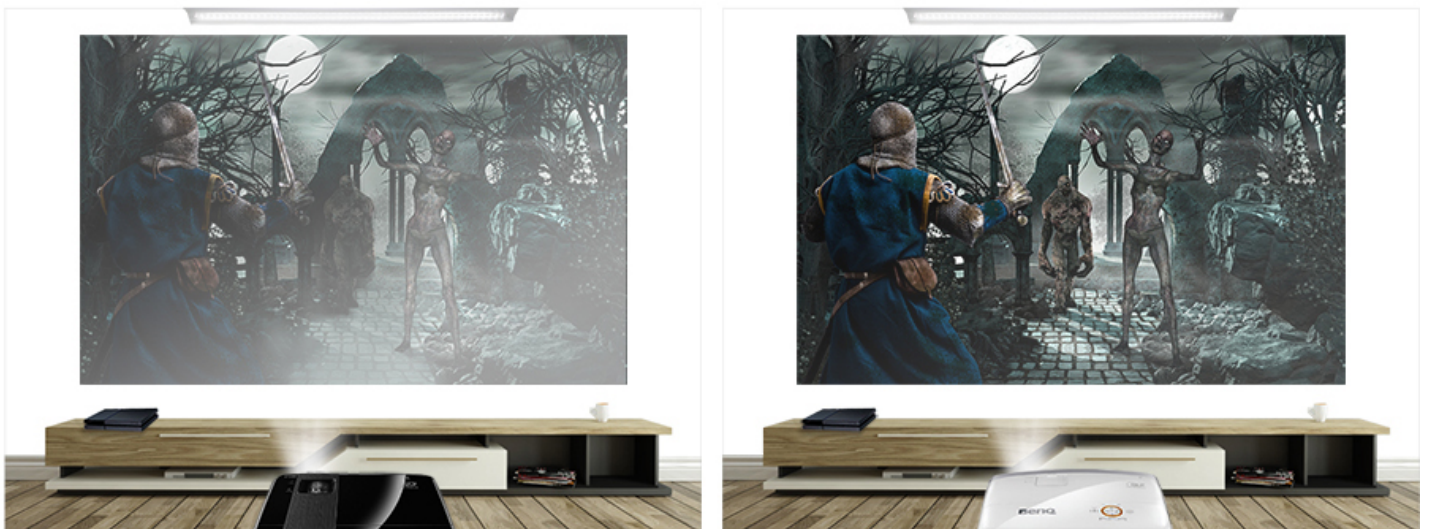

BenQ W1210ST 1080p Home Projector Best for Video Gaming

Designed for Taking Video Games to the Big Screen

Brilliant Image for Gaming and Home Entertainment

Setup in Minutes with Hassle-Free Installation

Easy & Friendly Operation

One-Stop Home Entertainment Without Wires

Designed for Taking Video Games to the Big Screen

Time for a more absorbing gaming experience on the big screen! Experience an immersive gaming experience with a larger-than-life screen to fill your field of view with BenQ W1210ST, the home entertainment projector designed for video gaming. With outstanding colors, low input lag, customized game modes, built-in speakers and easy installation, W1210ST expands your gaming world and makes you feel like you're really IN the game!

3LCD technology

3LCD panels contain thousands to millions of liquid crystals which are aligned in open or closed positions to allow light to pass through, projecting images screen. These liquid crystals require applied voltage to modulate and take more time to action.

[See the Video](#)

BenQ W1210ST Home Projector vs. Other Projector - Low Input Lag Test

2. Game Mode/Game Bright Mode Ensure Detailed Images Under Ambient Lights

W1210ST offers two custom gaming modes that fine tune contrast and saturation of images according to ambient lighting. Game Mode for darker rooms or Game Bright Mode in well-lit rooms adjust screen brightness and contrast to perfectly match environmental light, assuring ideally balanced brightness and contrast to bring out every detail of the image. Whether the room is dark or bright, the incredibly detailed images help you discover every hidden secret to level up.