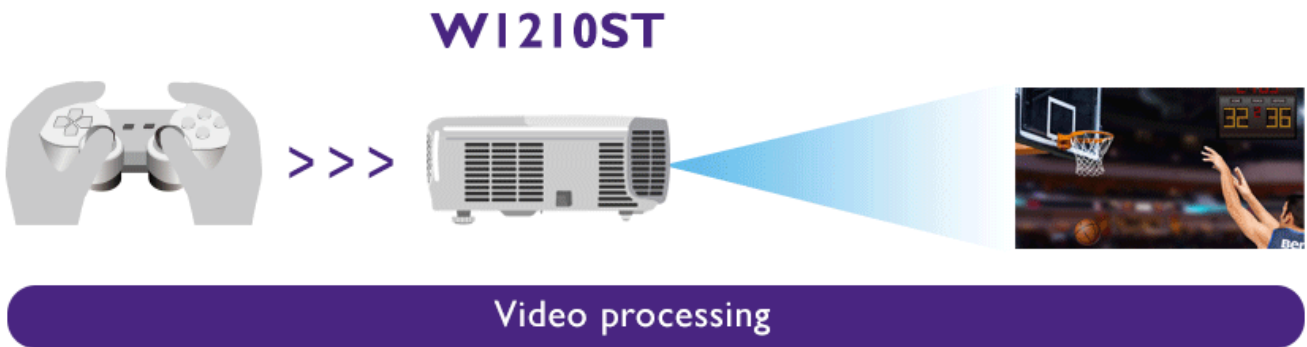

Advanced DLP Technology Reacts Faster