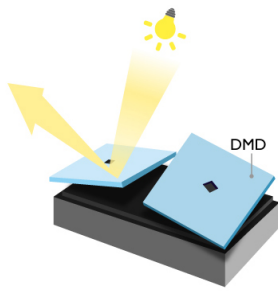

Conventional projector

W1210ST with the lowest input lag

**How We Make Gaming on the Big Screen Better
Exclusive Algorithm Boosts Faster Video Processing**

W1210ST effectively shortens the processing time through a unique algorithm, resulting in faster display output and lower input lag. Gamers can avoid display lag and motion blur with quick response time.

Advanced DLP Technology Reacts Faster

W1210ST's advanced DLP technology and embedded Digital Micromirror Device (DMD) takes only microseconds to swiftly change the angles of the mirrors on the chip. The image reflection time is 1000 times faster than 3LCD projectors which require liquid crystals to allow light to pass through. With W1210ST's state-of-the-art display technology, gamers can enjoy ultra-smooth gaming on an enormous screen with unprecedented precision.

DLP technology

The DLP chipset comprises an array of highly reflective aluminum micromirrors swiftly tilting back and forth to change the angles of light reflection to produce images 1000 times faster than 3LCD technology.